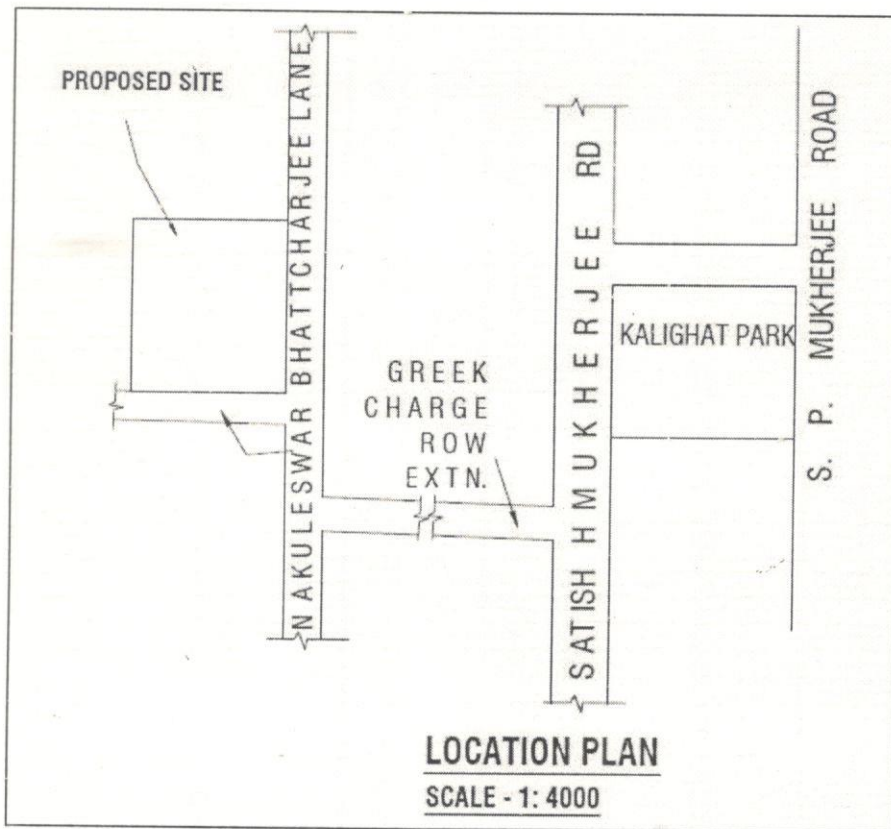

TO WHOM IT MAY CONCERN

Location plan of proposed project "VASUDEVA ROYALE" situated at Premises No.- 28/2/3A, Nakuleswar Bhattacharjee Lane, Ward- 084, Borough- VIII, Kolkata- 700026, is shown below:

Latitude: 22°51'96.4734" N
Longitude: 88°34'86.8125" E